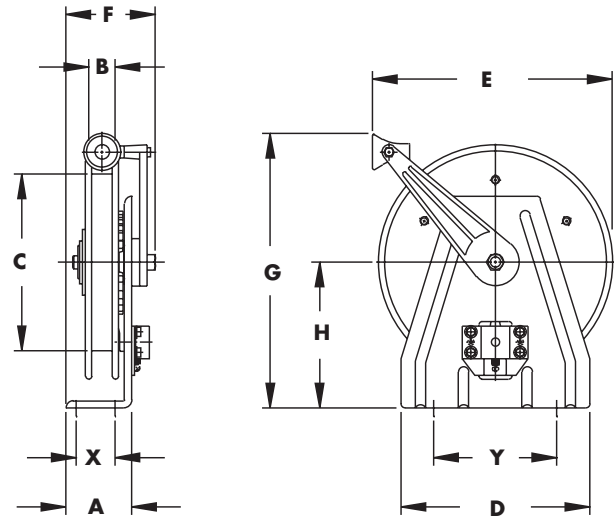

Model MHGR 50

Model GR 75

Model MGR 75

Optional Grounding Jack
 per MIL-C-8341D/4
 Part No. 9951.0033

Optional Browne Clamp
 Part No. 9951.0031

HGR/GR

STATIC GROUNDING REELS

- Available with 1/8", 7x19 galvanized carbon steel cable
- 100 amp Alligator Clamp.
- Stainless steel or plastic-covered cable and "Y" branches are available at an additional charge.
- Cable guide arm of cast aluminum and 2A+12 Alum Zinc Alloy.

Series GR75

- Sealed spring is a good economical choice compact and lightweight.

Series HGR

- A non-sparking ratchet assembly.
- Reels are repairable and parts are readily available.

Model GR75/MGR75
GR75 Shown

Models HGR50/HGR100/MHGR50
HGR Shown

Parts Drawing: HGR Series – ISO 10

Model Number	Cable Capacity of Reel feet m.	Approx. Weight lb. kg		Reel Dimensions inches mm									
		Without cable	With cable	A	B	C	D	E	F	G	H	X	Y
GR 75	75	11	14	2	2	7	9	9.25	3.5	9.88	5.06	1	7.88
	23	5	6	51	51	178	229	235	89	251	129	25	200
MGR 75	100	11	13	2	2	7	9	9.25	5.25	9.88	5.06	1	7.88
	30	5	6	51	51	178	229	235	133	251	129	25	200
HGR 50	75	28	30	4	1.25	10.75	11.5	14.25	5.5	16.75	8.88	2.38	7.5
	23	13	14	102	32	273	292	362	159	425	226	60	191
MHGR 50	200	18	20	4	1.25	10.75	11.5	14.25	6.25	16.75	8.88	2.38	7.5
	61	8	9	102	32	273	292	362	159	425	226	60	191
HGR 100	100	37	40	4	1.25	13.25	11.5	16.75	5.5	17.75	8.88	2.38	7.5
	30	17	18	102	32	337	292	425	140	451	226	60	191