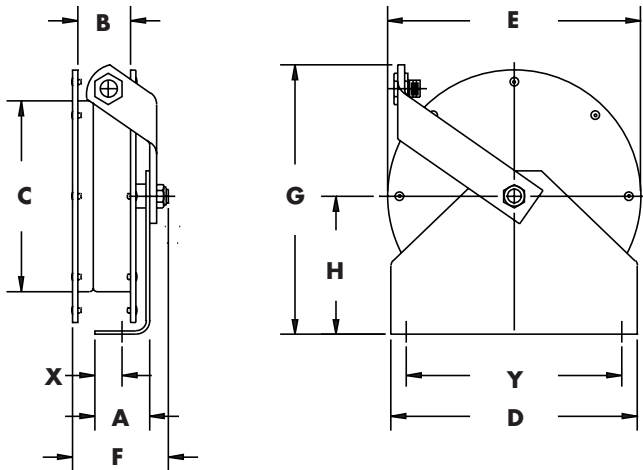

HGR/GR

STATIC GROUNDING REELS

- Available with 1/8", 7x19 galvanized carbon steel cable
- 100 amp Alligator Clamp.
- Stainless steel or plastic-covered cable and "Y" branches are available at an additional charge.
- Cable guide arm of cast aluminum and 2A+12 Alum Zinc Alloy.

Series GR75

- Sealed spring is a good economical choice compact and lightweight.

Series HGR

- A non-sparking ratchet assembly.
- Reels are repairable and parts are readily available.

Model GR75/MGR75
GR75 Shown